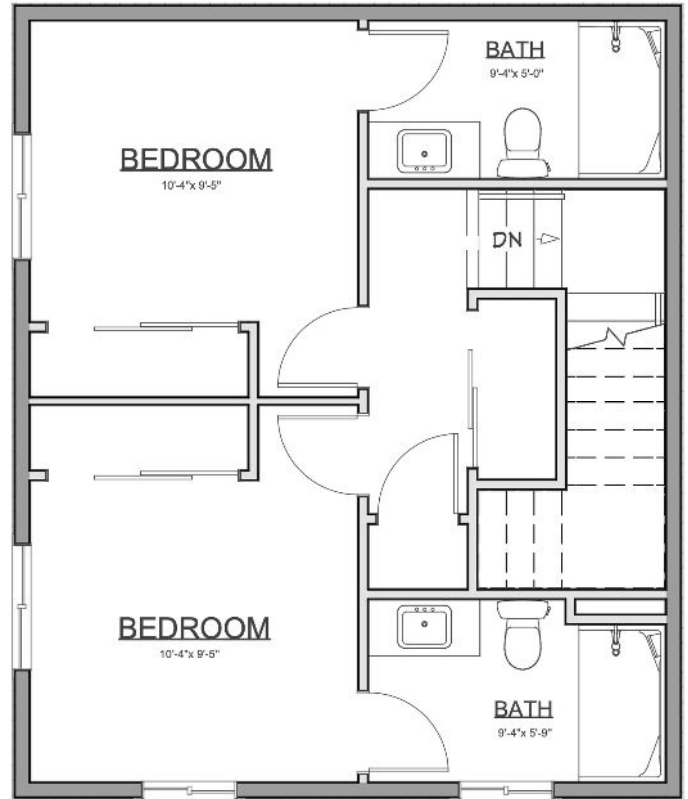

IMPROVE LIFE.

**WALLA WALLA  
MODEL  
986 SF**

**New  
Model!**

## FIRST FLOOR

## SECOND FLOOR

- 21 FT X 25 FT
- 986 SF
- 2 BEDROOM
- 2.5 BATH
- 18 FT X 6 FT COVERED PORCH
- 9 FT HIGH CEILINGS
- ALL APPLIANCES INCLUDED

My ADU  
360-309-6134  
info@MYADU.com  
www.MYADU.com

WALLA WALLA