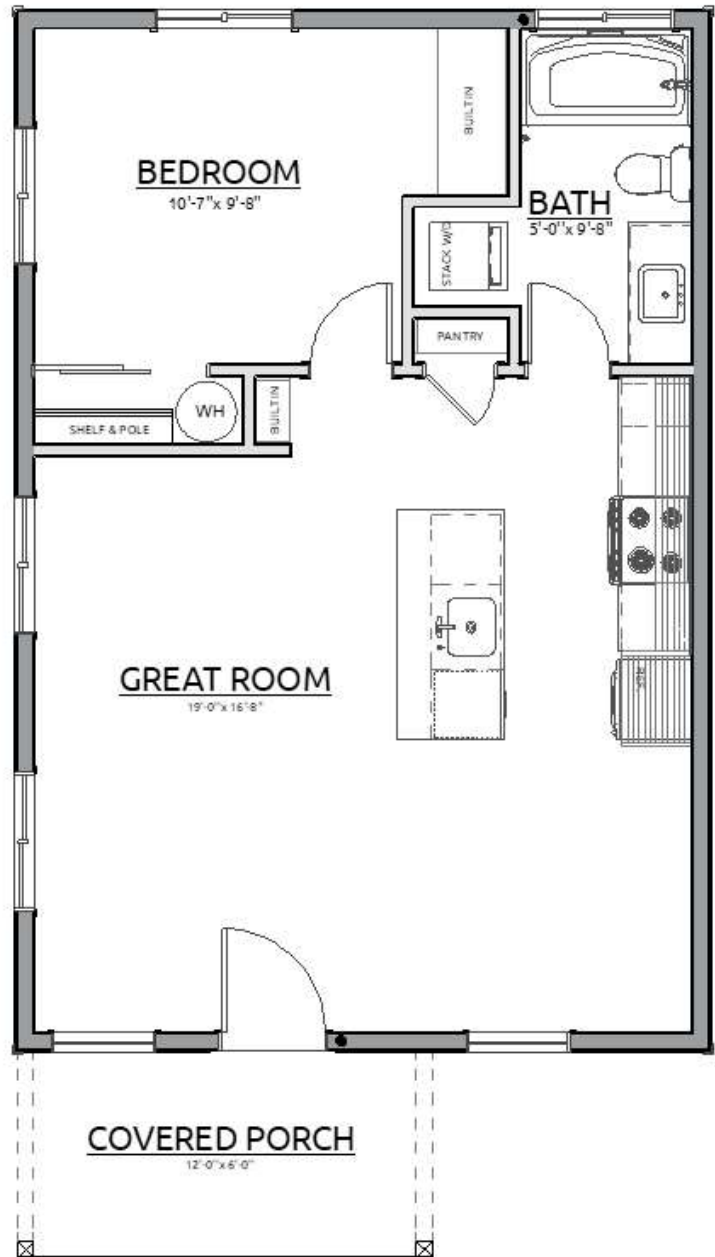

IMPROVE LIFE.

Multnomah Model
600 SF

- 20 FT x 30 FT
- 600 SF
- SPACIOUS VAULTED CEILINGS
- PANTRY
- ALL APPLIANCES INCLUDED
- 6 FT X 12 FT COVERD PORCH
- VINYL PLANK FLOORING
- LED LIGHTING
- ISLAND

MyADU
 360-309-6134
 Info@MyADU.Com
 MyADU.com