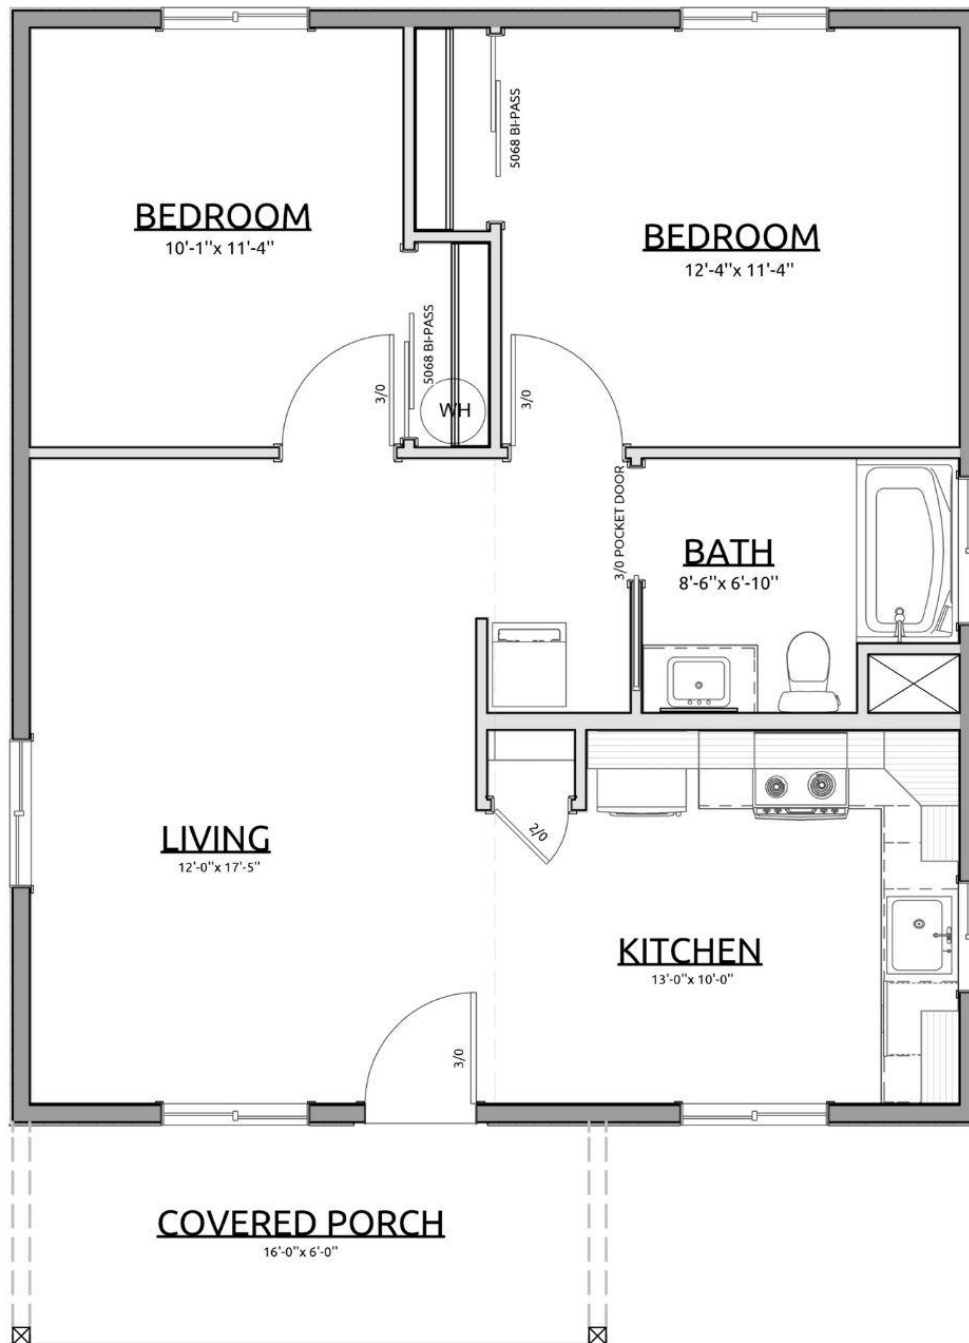

IMPROVE LIFE.

PACIFIC MODEL
780 SF

- 26FT X 30 FT
- 780 SF
- 2 BEDROOM
- PANTRY
- LVP FLOORING
- WHEELCHAIR ACCESSIBLE
- ALL APPLIANCES INCLUDED
- SHELL OPTION AVAILABLE
- 6 FT X 12 FT COVERED PORCH

MyADU
 360-309-6134
 Info@MyADU.Com
 MyADU.com

PACIFIC