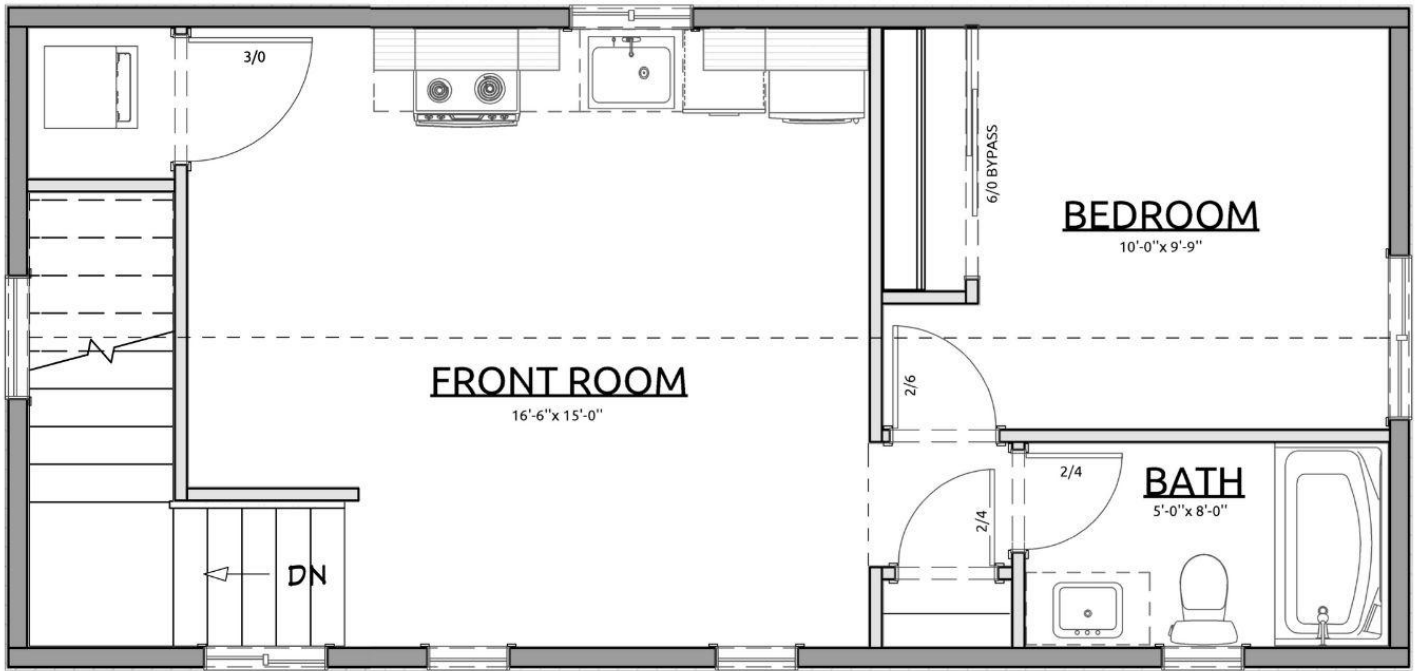

IMPROVE LIFE.

SILVER STAR MODEL

745 SF

16' X 34'
 745 SF LIVING SPACE
 2 BEDROOM
 2 BATH
 15' X 17' ONE CAR GARAGE
 VAULTED CEILINGS
 LVP WATERPROOF FLOORING
 ALL APPLIANCES INCLUDED

**BRING LIFE AND REVENUE TO
 YOUR BACKYARD!**