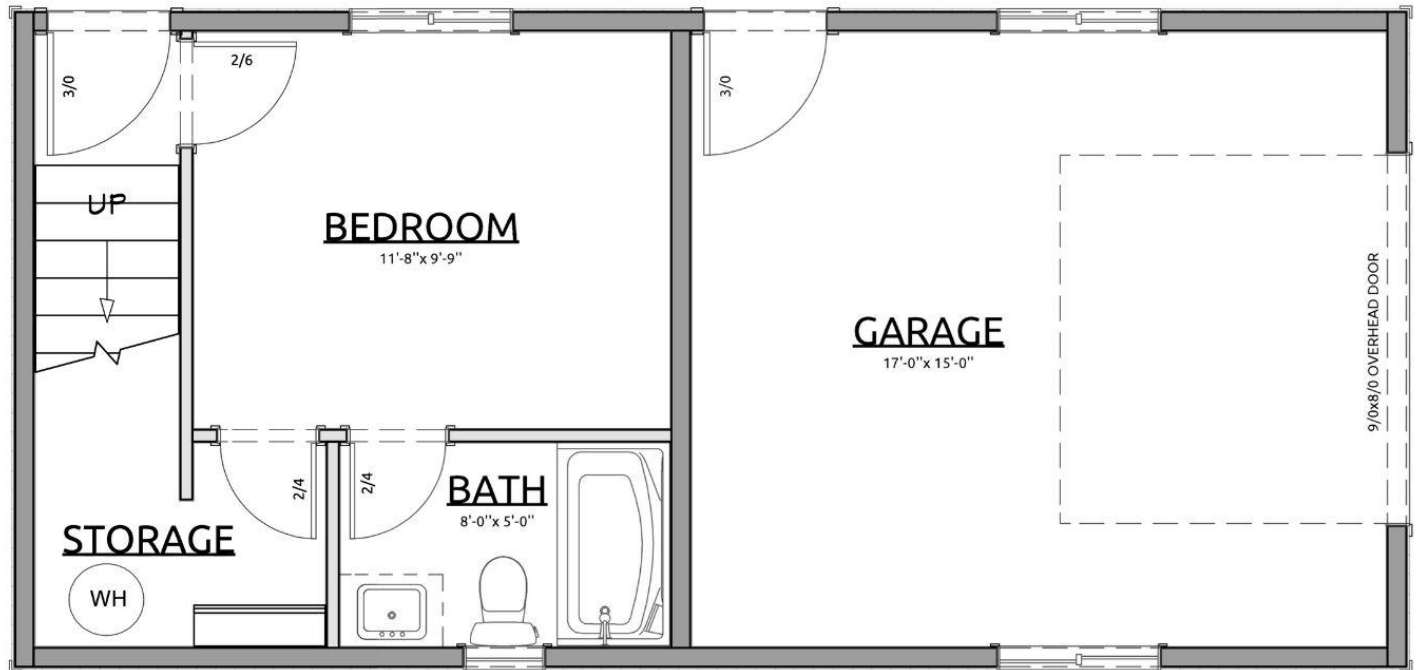

IMPROVE LIFE.

SILVER STAR MODEL

745 SF

16' X 34'
 745 SF LIVING SPACE
 2 BEDROOM
 2 BATH
 15' X 17' ONE CAR GARAGE
 VAULTED CEILINGS
 LVP WATERPROOF FLOORING
 ALL APPLIANCES INCLUDED

**BRING LIFE AND REVENUE TO
 YOUR BACKYARD!**