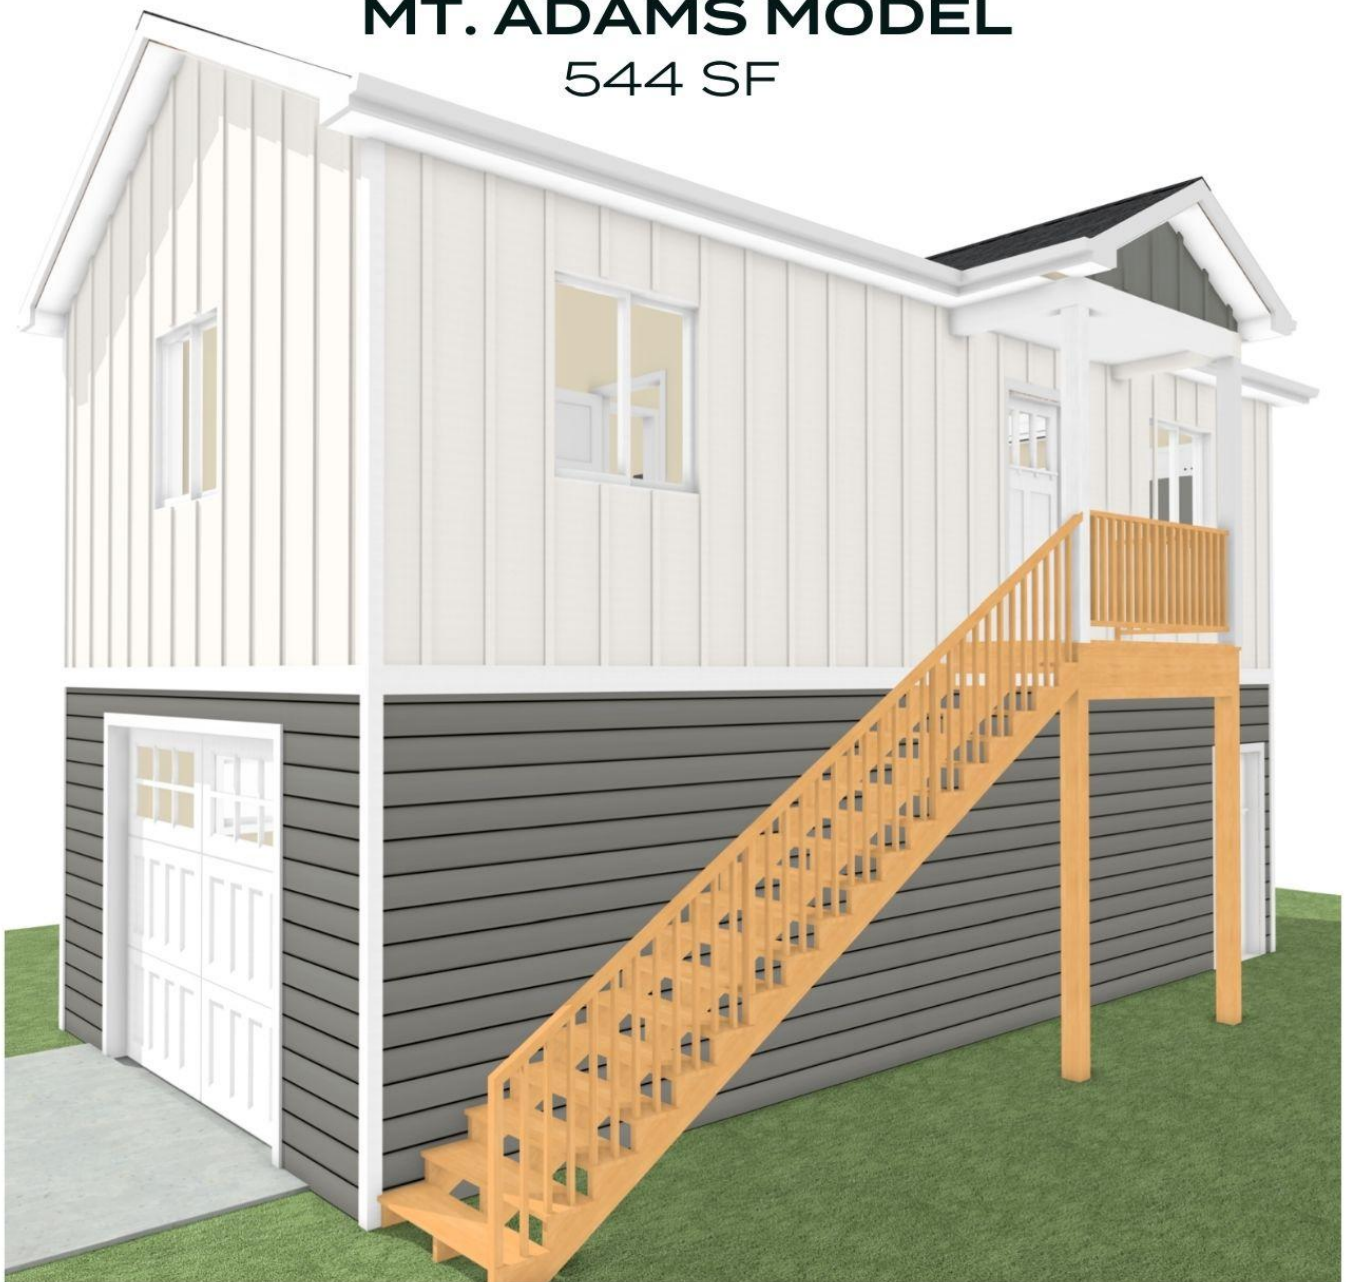

IMPROVE LIFE.

MT. ADAMS MODEL
544 SF

- 16' X 34'
- 544 SF
- 16' X 22' ONE CAR GARAGE
- 16' X 12' STORAGE BELOW
- VAULTED CEILINGS
- WALK-IN CLOSET
- LVP WATERPROOF FLOORING
- ALL APPLIANCES INCLUDED

BRING LIFE AND REVENUE TO YOUR BACKYARD!