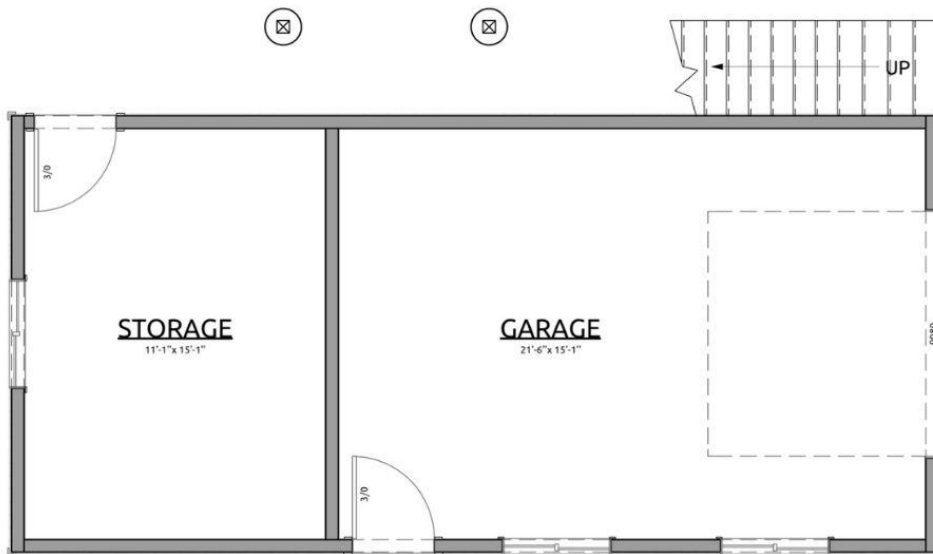

IMPROVE LIFE.

MT. ADAMS MODEL
544 SF

- 16' X 34'
- 544 SF
- 16' X 22' ONE CAR GARAGE
- 16' X 12' STORAGE BELOW
- VAULTED CEILINGS
- WALK-IN CLOSET
- LVP WATERPROOF FLOORING
- ALL APPLIANCES INCLUDED

BRING LIFE AND REVENUE TO YOUR BACKYARD!