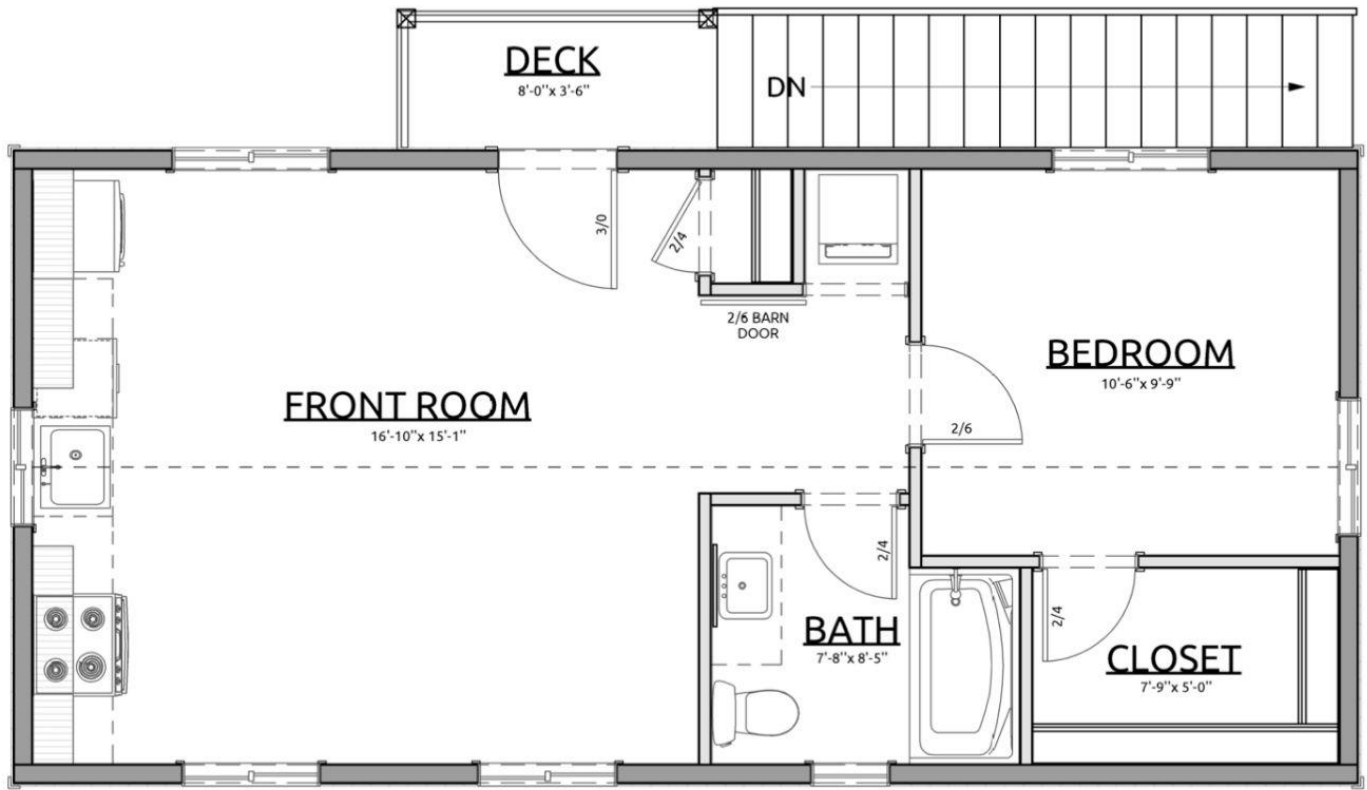

IMPROVE LIFE.

MT. ADAMS MODEL
544 SF

- 16' X 34'
- 544 SF
- 16' X 22' ONE CAR GARAGE
- 16' X 12' STORAGE BELOW
- VAULTED CEILINGS
- WALK-IN CLOSET
- LVP WATERPROOF FLOORING
- ALL APPLIANCES INCLUDED

BRING LIFE AND REVENUE TO YOUR BACKYARD!