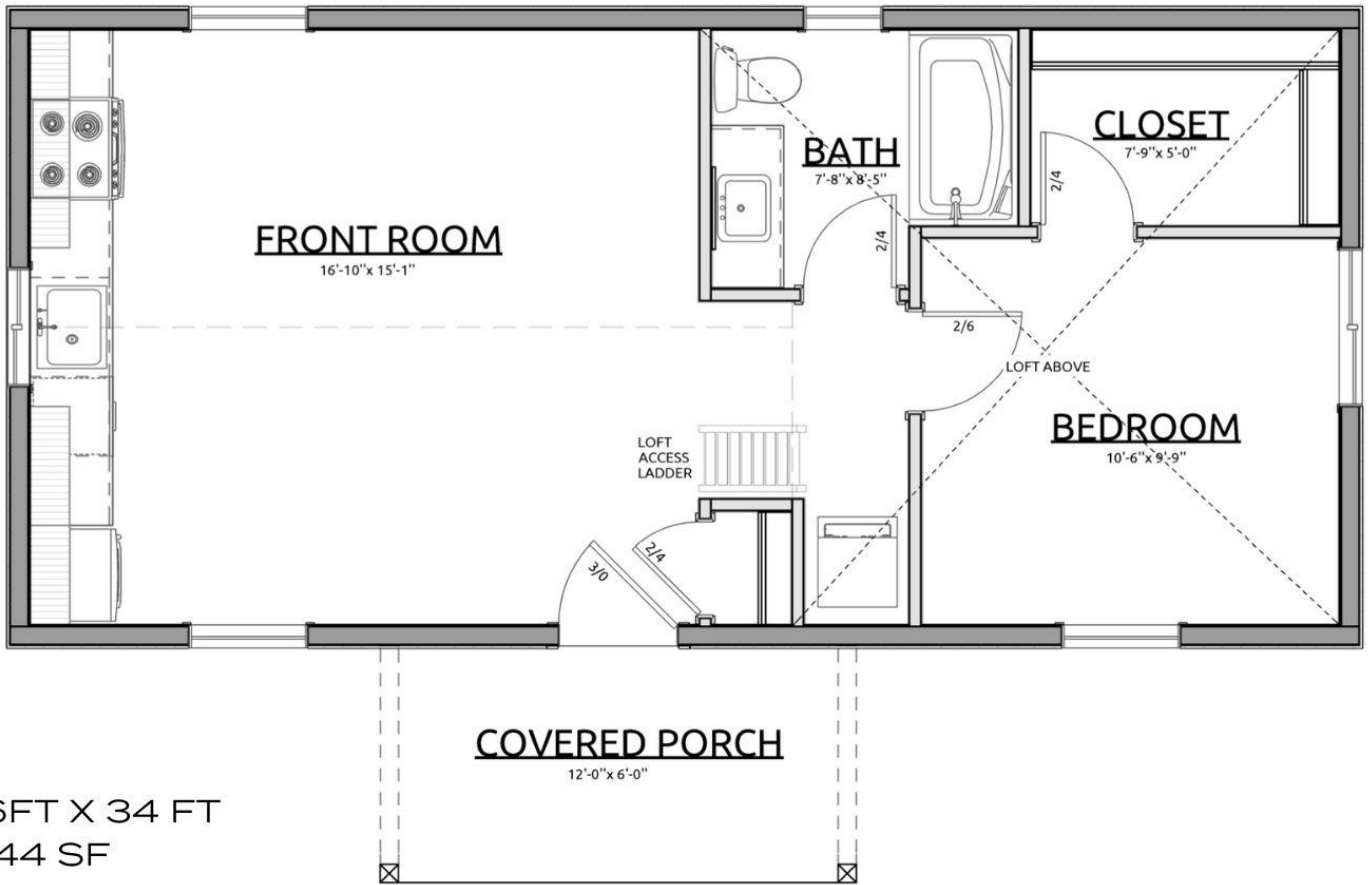

IMPROVE LIFE.

**EVERGREEN MODEL**

544 SF

16FT X 34 FT  
 544 SF  
 190 SF LOFT  
 VAULTED CEILINGS  
 WALK-IN CLOSET  
 LVP WATERPROOF FLOORING  
 ALL APPLIANCES INCLUDED  
 SHELL OPTION AVAILABLE  
 6 FT X 12 FT COVERED PORCH

**TALL LOFT VERSION AVAILABLE**

1 FRONT ELEVATION  
 4 1" = 1'-0"

MyADU  
 360-309-6134  
 Info@MyADU.Com  
 MyADU.com

**EVERGREEN**