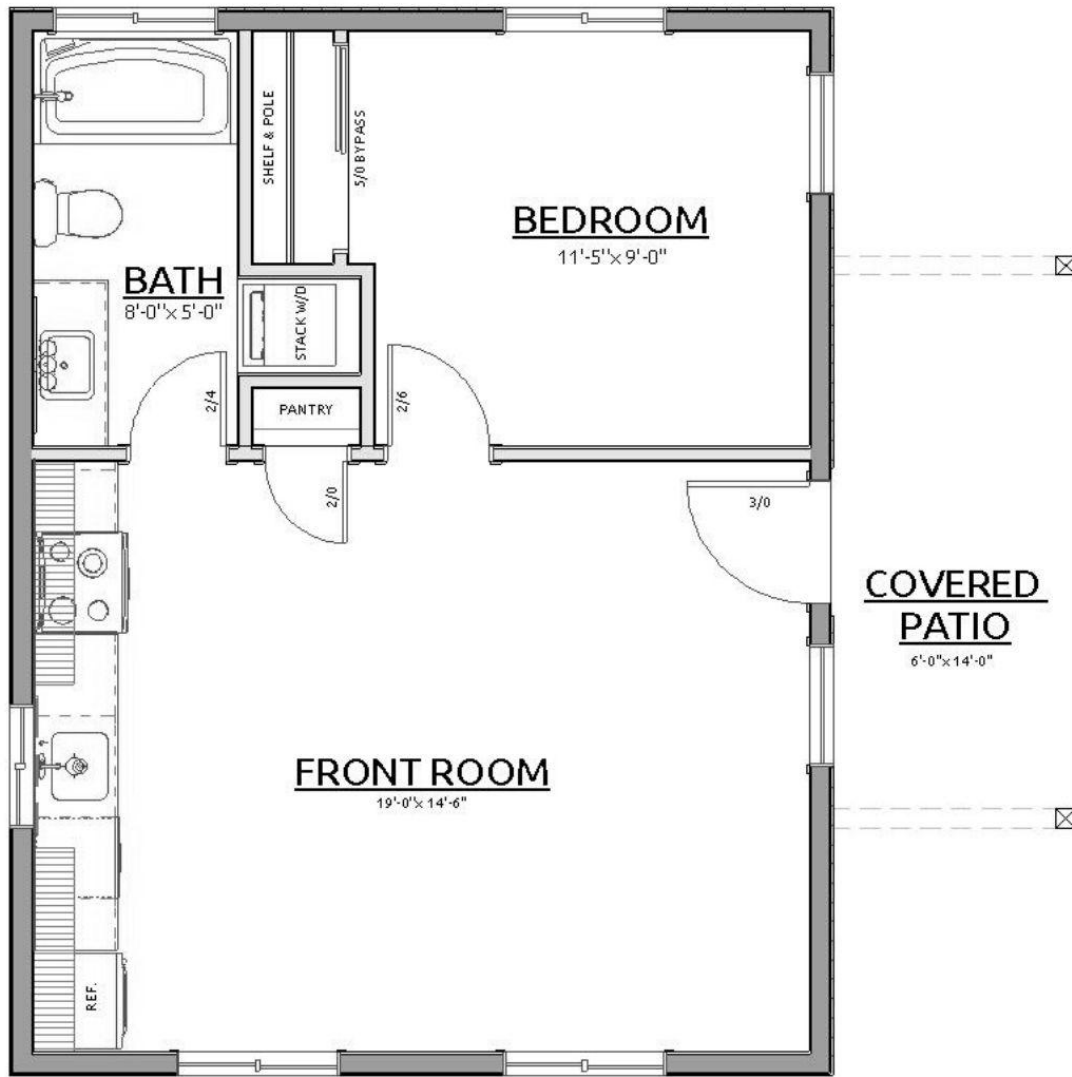

IMPROVE LIFE.

OLYMPIC MODEL
520 SF

- 20 FT x 26 FT
- 520 SF
- SPACIOUS VAULTED CEILINGS
- PANTRY
- 4' VANITY
- ALL APPLIANCES INCLUDED
- 6 FT X 14 FT COVERD PORCH
- VINYL PLANK FLOORING
- LED LIGHTING

MyADU
 360-309-6134
 Info@MyADU.Com
 MyADU.com

OLYMPIC