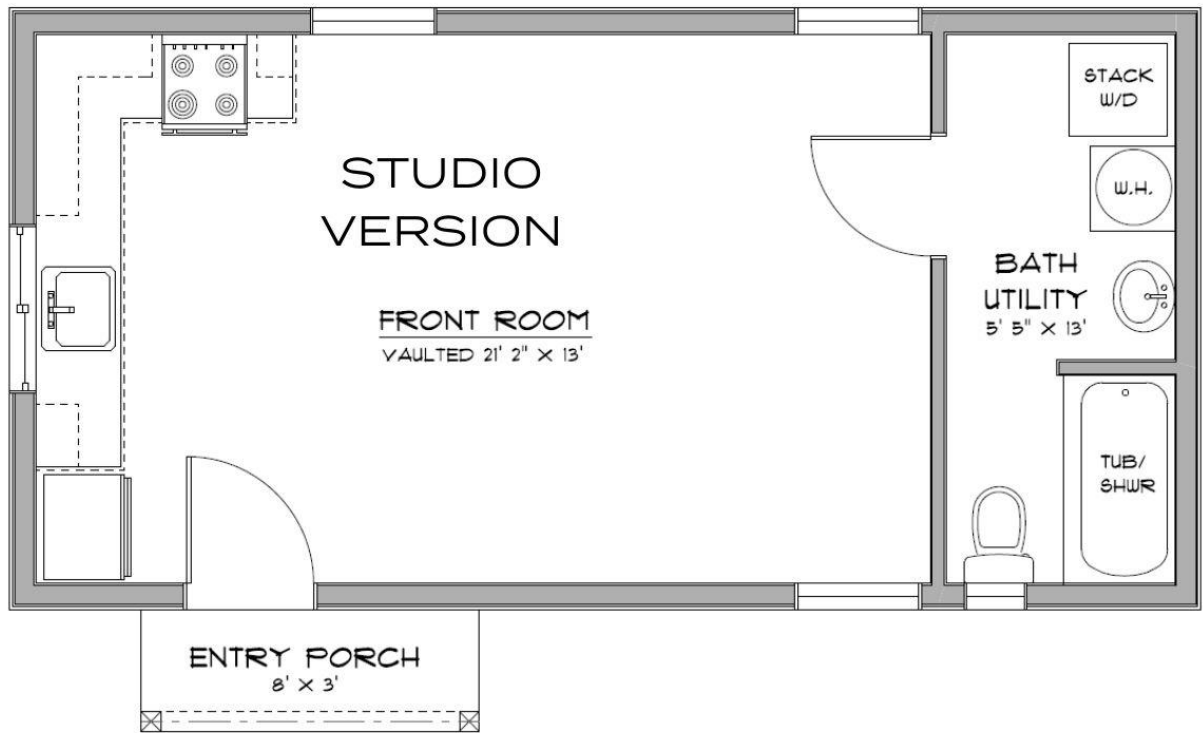

IMPROVE LIFE.

MT. HOOD MODEL
392 SF

- 14 FT X 28 FT
- 392 SF
- VAULTED CEILINGS
- OPTIONAL LOFT
- APPLIANCES INCLUDED
- SHELL OPTION AVAILABLE