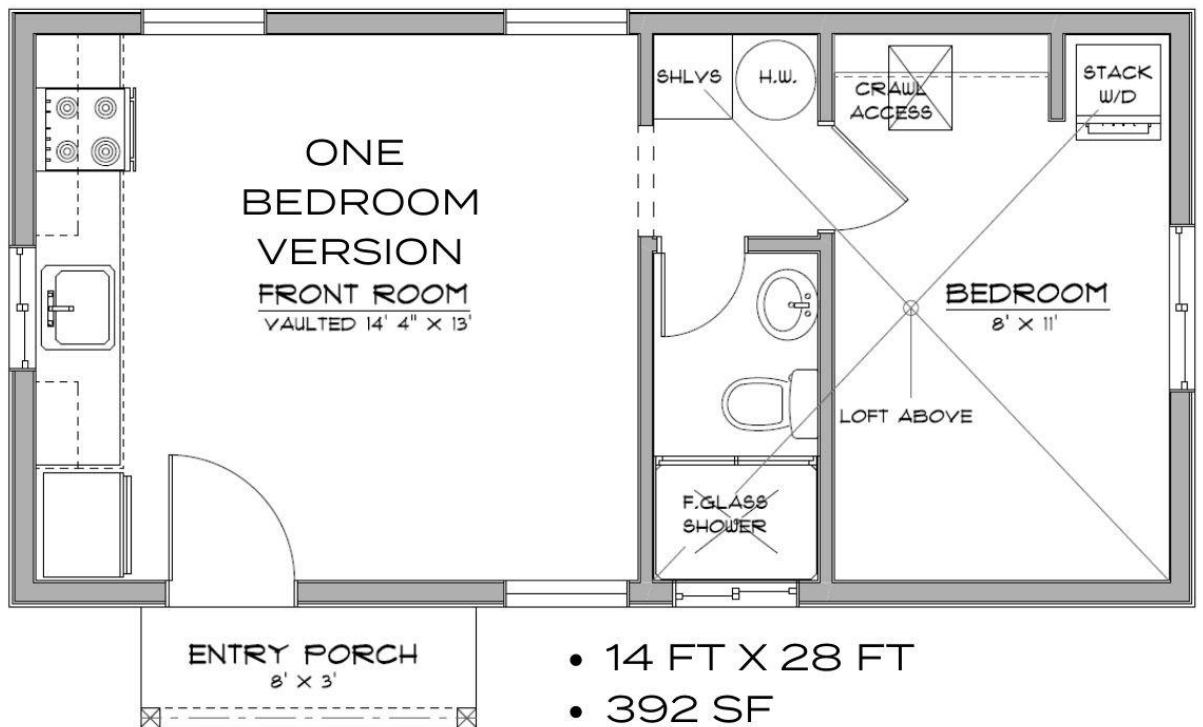

IMPROVE LIFE.

MT. HOOD MODEL
392 SF

- 14 FT X 28 FT
- 392 SF
- VAULTED CEILINGS
- OPTIONAL LOFT
- APPLIANCES INCLUDED
- SHELL OPTION AVAILABLE